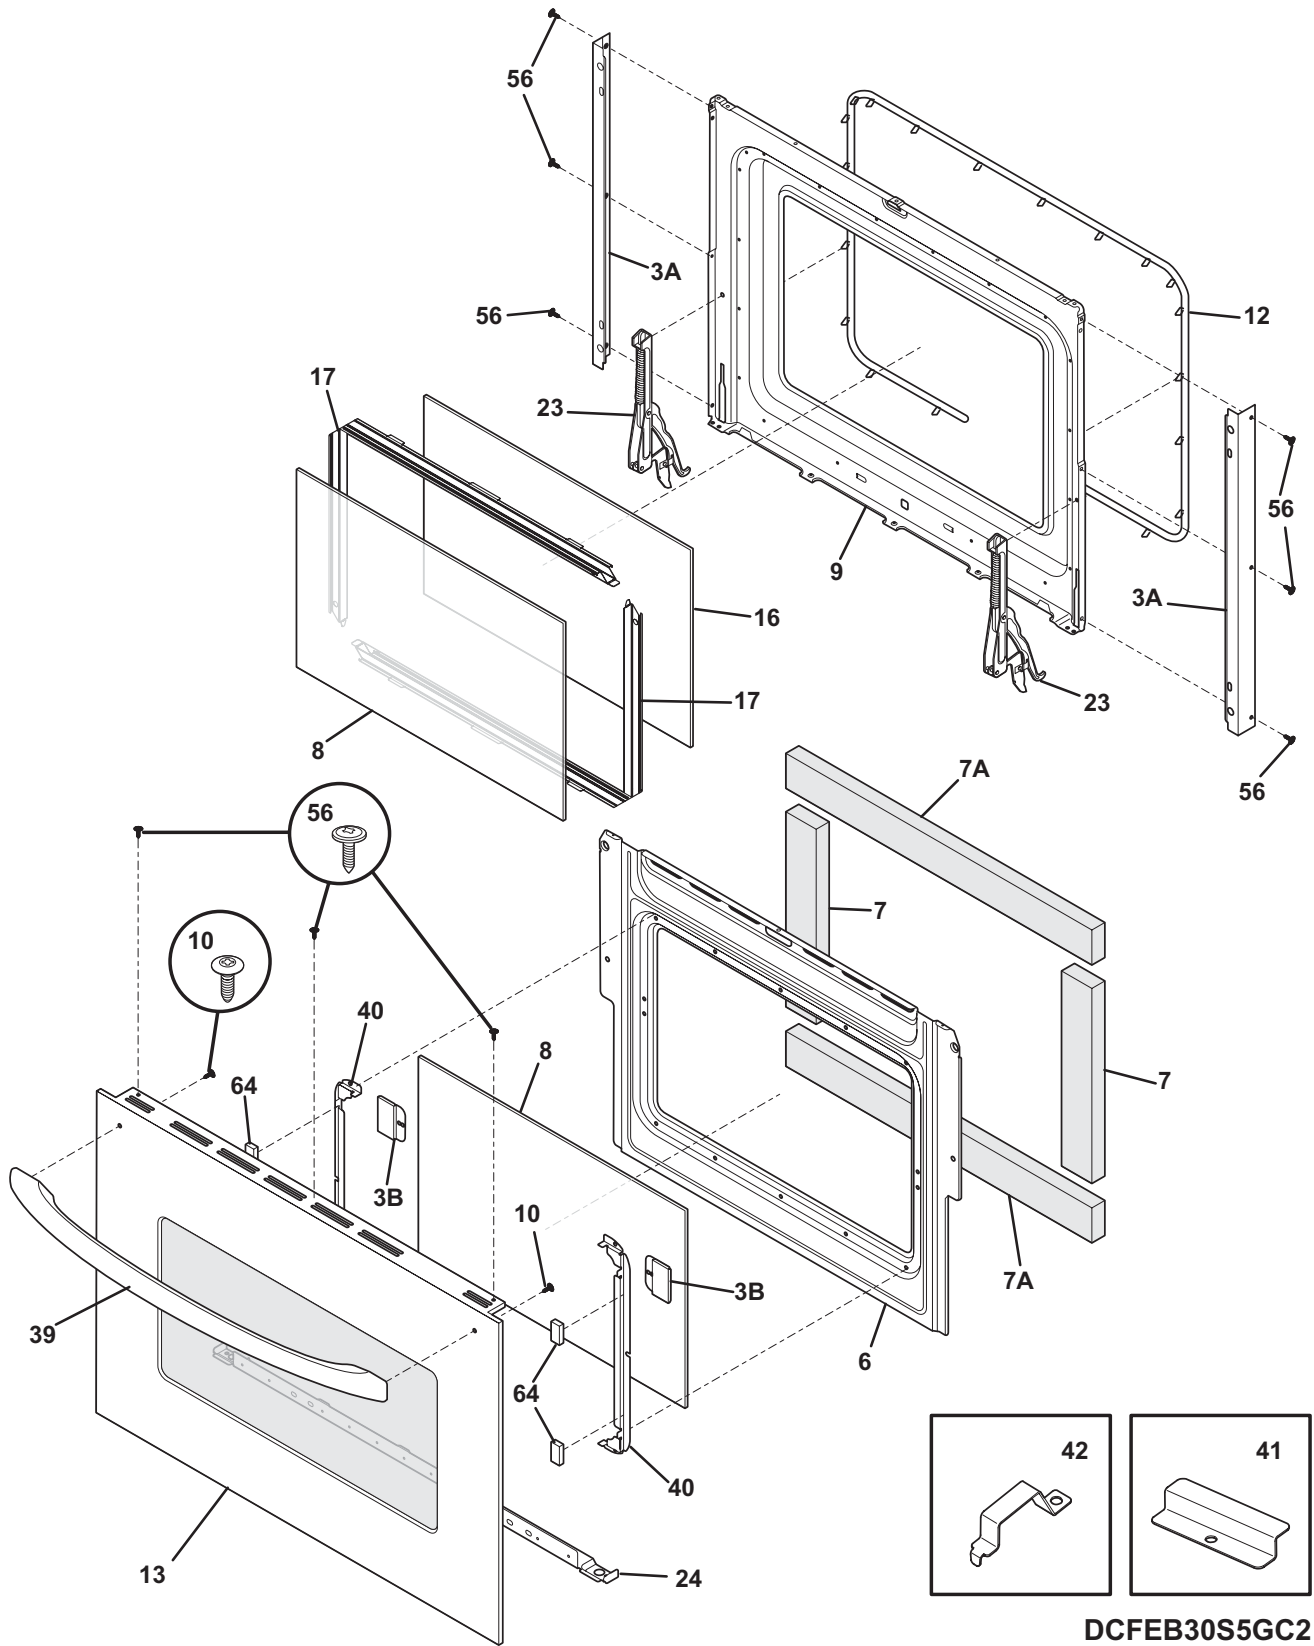

DOORS

DCFEB30S5GC2

DOORS

POS. NO	PART NO.	DESCRIPTION
3A	318260401	Trim, oven door, side, (2)
3B	318262101	Cover, rear door, black, (2)
6	318260522	Baffle, door
7	318372000	Insulation, door, (2)
7A	318372002	Insulation, door, (2)
8	316117500	Glass, oven door, heat barrier
9	318360108	Liner, oven door
10	5304452028	Screw, handle mtg, 10-14 x 1/2, (2)
12	318053121	Seal, oven door
13	318272183	Door Assy, glass, stainless steel, outer
16	318212210	Glass, oven door, heat barrier, lower door
17	318264710	Spacer, glass, lower, (2)
23	318567100	Hinge, oven door, (2)
24	318260301	Trim, door, black, lower
39	316270200	Handle, door, black
40	318242702	Bracket, glass holder, door, (2)
41	318370600	Bracket, glass retainer, (2)
42	318382301	Bracket, glass retainer, (4)
56	5304436875	Screw, 8-18 X 1/2, black
64	318165800	Spacer
*	318163602	Cleaner, stainless steel
*	08016432	Screw, truss head, 8-18 x 0.375
*	5303211311	Screw, 8 x 0.500
*	5303300265	Screw, 8-18 X 1/2, (4)
*	5303323277	Screw, 8-18 X 13/32